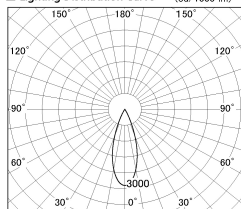

Installation	Recessed mount
Type	Lens type adjustable downlight : Antiglare type
Fixture wattage	7.4W
Beam angle	34deg
Color Temp.	3500K
CRI	Ra>90
Luminous	614 lm
Body	Die-castaluminumalloy
Body finish	N/A
Trim finish	White
Reflector finish	Mirror
IP Rate	IP20
Light source	COB module
Input Voltage	AC220~240V
Dimming Type	Non-Dimmable
Certificate	CE,CCC
Cut Hole	100mm

■ Lighting Distribution Curve (cd./1000 lm)