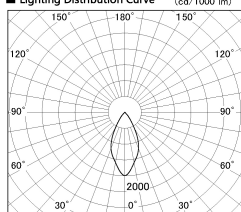

Installation	Recessed mount
Type	Lens type adjustable downlight : Antiglare type
Fixture wattage	7.4W
Beam angle	48deg
Color Temp.	3500K
CRI	Ra>90
Luminous	580 lm
Body	Die-castaluminumalloy
Body finish	N/A
Trim finish	White
Reflector finish	Mirror
IP Rate	IP20
Light source	COB module
Input Voltage	AC220~240V
Dimming Type	Non-Dimmable
Certificate	CE,CCC
Cut Hole	100mm

■ Lighting Distribution Curve (cd./1000 lm)