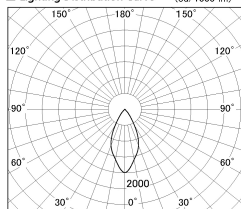

Installation	Recessed mount
Type	Lens type adjustable downlight : Antiglare type
Fixture wattage	7.4W
Beam angle	48deg
Color Temp.	3500K
CRI	Ra>90
Luminous	580 lm
Body	Die-castaluminumalloy
Body finish	N/A
Trim finish	White
Reflector finish	Mirror
IP Rate	IP20
Light source	COB module
Input Voltage	AC220~240V
Dimming Type	Non-Dimmable
Certificate	CE,CCC
Cut Hole	100mm

■ Lighting Distribution Curve (cd./1000 lm)