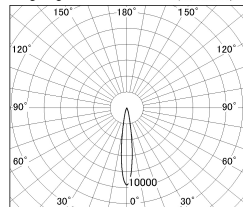

Installation	Recessed mount
Type	Lens type adjustable downlight : Antiglare type
Fixture wattage	38.5W
Beam angle	15deg
Color Temp.	4000K
CRI	Ra>90
Luminous	3352 lm
Body	Die-castaluminumalloy
Body finish	N/A
Trim finish	White
Reflector finish	Mirror
IP Rate	IP20
Light source	COB module
Input Voltage	AC220~240V
Dimming Type	Non-Dimmable
Certificate	CE,CCC
Cut Hole	150mm

■ Lighting Distribution Curve (cd/1000 lm)

φ	Illuminance Angle	Beam Angle	Vertical Illuminance(lx)
	14°	15°	130770
240	50000		32690
	20000		14530
490	10000		8170
	5000		5230
730			3630
			2670
980			2040