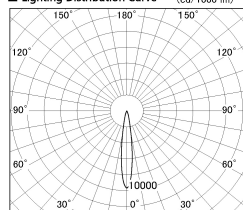

Installation	Recessed mount
Type	Lens type adjustable downlight : Antiglare type
Fixture wattage	38.5W
Beam angle	15deg
Color Temp.	4000K
CRI	Ra>90
Luminous	3352 lm
Body	Die-castaluminumalloy
Body finish	N/A
Trim finish	White
Reflector finish	Mirror
IP Rate	IP20
Light source	COB module
Input Voltage	AC220~240V
Dimming Type	Non-Dimmable
Certificate	CE,CCC
Cut Hole	150mm

■ Lighting Distribution Curve (cd/1000 lm)

φ	Illuminance Angle	Beam Angle	Vertical Illuminance(lx)
	14°	15°	130770
240	1	50000	32690
		20000	14530
490	2	10000	8170
		5000	5230
730	3		3630
			2670
980	m	0	2040