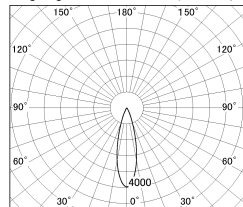

Installation	Recessed mount
Type	Lens type adjustable downlight : Antiglare type
Fixture wattage	38.5W
Beam angle	27deg
Color Temp.	4000K
CRI	Ra>90
Luminous	3549 lm
Body	Die-castaluminumalloy
Body finish	N/A
Trim finish	White
Reflector finish	Mirror
IP Rate	IP20
Light source	COB module
Input Voltage	AC220~240V
Dimming Type	Non-Dimmable
Certificate	CE,CCC
Cut Hole	150mm

■ Lighting Distribution Curve (cd/1000 lm)

Illuminance Angle	Beam Angle	Vertical Illuminance(lx)							
			1	2	3	m			
25°	27°	56610	14150	6290	3540	2260	1570	1160	880