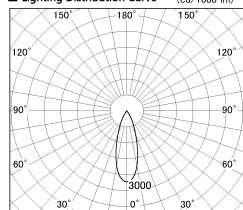

Installation	Recessed mount
Type	Lens type adjustable downlight : Antiglare type
Fixture wattage	38.5W
Beam angle	32deg
Color Temp.	4000K
CRI	Ra>90
Luminous	3488 lm
Body	Die-castaluminumalloy
Body finish	N/A
Trim finish	White
Reflector finish	Mirror
IP Rate	IP20
Light source	COB module
Input Voltage	AC220~240V
Dimming Type	Non-Dimmable
Certificate	CE,CCC
Cut Hole	150mm

■ Lighting Distribution Curve (cd/1000 lm)