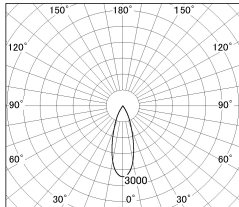

Installation	Recessed mount
Type	Lens type adjustable downlight : Antiglare type
Fixture wattage	38.5W
Beam angle	32deg
Color Temp.	4000K
CRI	Ra>90
Luminous	3488 lm
Body	Die-castaluminumalloy
Body finish	N/A
Trim finish	White
Reflector finish	Mirror
IP Rate	IP20
Light source	COB module
Input Voltage	AC220~240V
Dimming Type	Non-Dimmable
Certificate	CE,CCC
Cut Hole	150mm

■ Lighting Distribution Curve (cd/1000 lm)