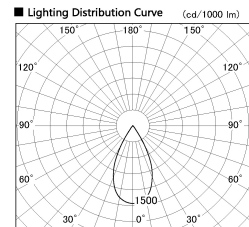

Item no. DD126-4055MW9040-LX

Series Name: Cledy versa L-G  
(DD126\_AG-LX)

Installation	Recessed mount
Type	Lens type adjustable downlight : Antiglare type
Fixture wattage	38.5W
Beam angle	51deg
Color Temp.	4000K
CRI	Ra>90
Luminous	3007 lm
Body	Die-castaluminumalloy
Body finish	N/A
Trim finish	White
Reflector finish	Mirror
IP Rate	IP20
Light source	COB module
Input Voltage	AC220~240V
Dimming Type	Non-Dimmable
Certificate	CE,CCC
Cut Hole	150mm