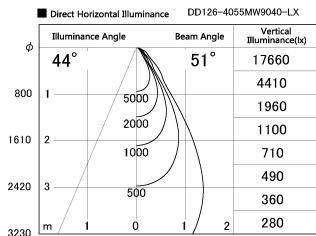

Item no. DD126-4055MW9040-LX

Series Name: Cledy versa L-G  
(DD126\_AG-LX)

Installation	Recessed mount
Type	Lens type adjustable downlight : Antiglare type
Fixture wattage	38.5W
Beam angle	51deg
Color Temp.	4000K
CRI	Ra>90
Luminous	3007 lm
Body	Die-castaluminumalloy
Body finish	N/A
Trim finish	White
Reflector finish	Mirror
IP Rate	IP20
Light source	COB module
Input Voltage	AC220~240V
Dimming Type	Non-Dimmable
Certificate	CE,CCC
Cut Hole	150mm