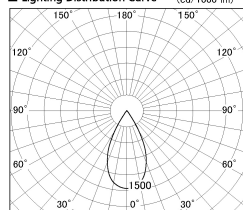

Installation	Recessed mount
Type	Lens type adjustable downlight : Antiglare type
Fixture wattage	38.5W
Beam angle	51deg
Color Temp.	4000K
CRI	Ra>90
Luminous	3007 lm
Body	Die-castaluminumalloy
Body finish	N/A
Trim finish	White
Reflector finish	Mirror
IP Rate	IP20
Light source	COB module
Input Voltage	AC220~240V
Dimming Type	Non-Dimmable
Certificate	CE,CCC
Cut Hole	150mm

■ Lighting Distribution Curve (cd/1000 lm)