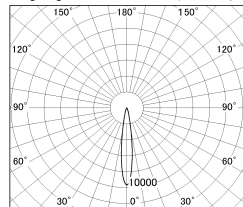

Installation	Recessed mount
Type	Lens type adjustable downlight : Antiglare type
Fixture wattage	35.5W
Beam angle	15deg
Color Temp.	4000K
CRI	Ra>90
Luminous	3201 lm
Body	Die-castaluminumalloy
Body finish	N/A
Trim finish	White
Reflector finish	Mirror
IP Rate	IP20
Light source	COB module
Input Voltage	AC220~240V
Dimming Type	Non-Dimmable
Certificate	CE,CCC
Cut Hole	150mm

■ Lighting Distribution Curve (cd/1000 lm)

φ	Illuminance Angle	Beam Angle	Vertical Illuminance(lx)
	14°	15°	124880
240	50000		31220
1	20000		13880
490	10000		7810
2	5000		5000
730			3470
3			2550
980			1950
m