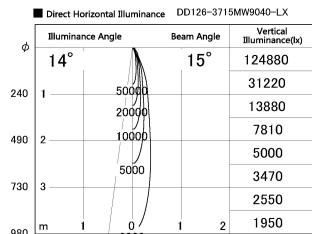

Item no. DD126-3715MW9040-LX

Series Name: Cledy versa L-G
(DD126_AG-LX)

Installation	Recessed mount
Type	Lens type adjustable downlight : Antiglare type
Fixture wattage	35.5W
Beam angle	15deg
Color Temp.	4000K
CRI	Ra>90
Luminous	3201 lm
Body	Die-castaluminumalloy
Body finish	N/A
Trim finish	White
Reflector finish	Mirror
IP Rate	IP20
Light source	COB module
Input Voltage	AC220~240V
Dimming Type	Non-Dimmable
Certificate	CE,CCC
Cut Hole	150mm