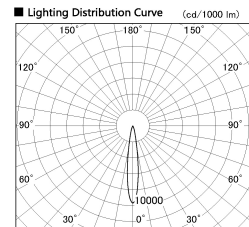

Item no. DD126-3715MW9040-LX

Series Name: Cledy versa L-G
(DD126_AG-LX)

Installation	Recessed mount
Type	Lens type adjustable downlight : Antiglare type
Fixture wattage	35.5W
Beam angle	15deg
Color Temp.	4000K
CRI	Ra>90
Luminous	3201 lm
Body	Die-castaluminumalloy
Body finish	N/A
Trim finish	White
Reflector finish	Mirror
IP Rate	IP20
Light source	COB module
Input Voltage	AC220~240V
Dimming Type	Non-Dimmable
Certificate	CE,CCC
Cut Hole	150mm