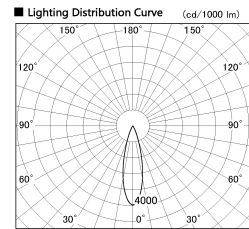

Item no. DD126-3725MW9040-LX

Series Name: Cledy versa L-G
(DD126_AG-LX)

Installation	Recessed mount
Type	Lens type adjustable downlight : Antiglare type
Fixture wattage	35.5W
Beam angle	27deg
Color Temp.	4000K
CRI	Ra>90
Luminous	3379 lm
Body	Die-castaluminumalloy
Body finish	N/A
Trim finish	White
Reflector finish	Mirror
IP Rate	IP20
Light source	COB module
Input Voltage	AC220~240V
Dimming Type	Non-Dimmable
Certificate	CE,CCC
Cut Hole	150mm