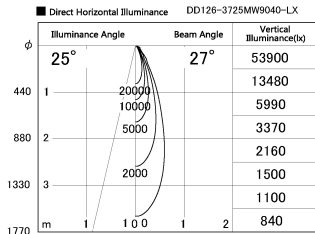

Item no. DD126-3725MW9040-LX

Series Name: Cledy versa L-G
(DD126_AG-LX)

Installation	Recessed mount
Type	Lens type adjustable downlight : Antiglare type
Fixture wattage	35.5W
Beam angle	27deg
Color Temp.	4000K
CRI	Ra>90
Luminous	3379 lm
Body	Die-castaluminumalloy
Body finish	N/A
Trim finish	White
Reflector finish	Mirror
IP Rate	IP20
Light source	COB module
Input Voltage	AC220~240V
Dimming Type	Non-Dimmable
Certificate	CE,CCC
Cut Hole	150mm