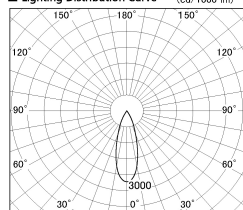

Installation	Recessed mount
Type	Lens type adjustable downlight : Antiglare type
Fixture wattage	35.5W
Beam angle	32deg
Color Temp.	4000K
CRI	Ra>90
Luminous	3313 lm
Body	Die-castaluminumalloy
Body finish	N/A
Trim finish	White
Reflector finish	Mirror
IP Rate	IP20
Light source	COB module
Input Voltage	AC220~240V
Dimming Type	Non-Dimmable
Certificate	CE,CCC
Cut Hole	150mm

■ Lighting Distribution Curve (cd/1000 lm)