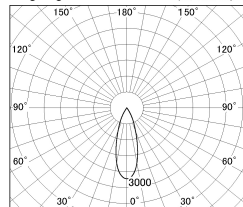

Installation	Recessed mount
Type	Lens type adjustable downlight : Antiglare type
Fixture wattage	35.5W
Beam angle	32deg
Color Temp.	4000K
CRI	Ra>90
Luminous	3313 lm
Body	Die-castaluminumalloy
Body finish	N/A
Trim finish	White
Reflector finish	Mirror
IP Rate	IP20
Light source	COB module
Input Voltage	AC220~240V
Dimming Type	Non-Dimmable
Certificate	CE,CCC
Cut Hole	150mm

■ Lighting Distribution Curve (cd/1000 lm)