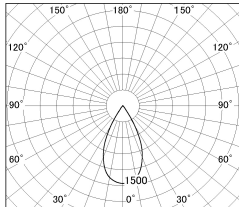

Installation	Recessed mount
Type	Lens type adjustable downlight : Antiglare type
Fixture wattage	35.5W
Beam angle	51deg
Color Temp.	4000K
CRI	Ra>90
Luminous	2865 lm
Body	Die-castaluminumalloy
Body finish	N/A
Trim finish	White
Reflector finish	Mirror
IP Rate	IP20
Light source	COB module
Input Voltage	AC220~240V
Dimming Type	Non-Dimmable
Certificate	CE,CCC
Cut Hole	150mm

■ Lighting Distribution Curve (cd/1000 lm)