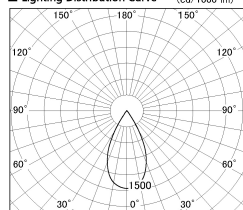

Installation	Recessed mount
Type	Lens type adjustable downlight : Antiglare type
Fixture wattage	35.5W
Beam angle	51deg
Color Temp.	4000K
CRI	Ra>90
Luminous	2865 lm
Body	Die-castaluminumalloy
Body finish	N/A
Trim finish	White
Reflector finish	Mirror
IP Rate	IP20
Light source	COB module
Input Voltage	AC220~240V
Dimming Type	Non-Dimmable
Certificate	CE,CCC
Cut Hole	150mm

■ Lighting Distribution Curve (cd/1000 lm)