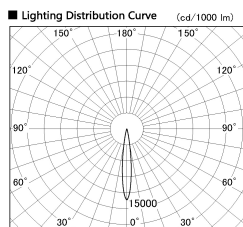

Item no. DD126-2515MW9040-LX

Series Name: Cledy versa L-G  
(DD126\_AG-LX)

Installation	Recessed mount
Type	Lens type adjustable downlight : Antiglare type
Fixture wattage	24W
Beam angle	14deg
Color Temp.	4000K
CRI	Ra>90
Luminous	1803 lm
Body	Die-castaluminumalloy
Body finish	N/A
Trim finish	White
Reflector finish	Mirror
IP Rate	IP20
Light source	COB module
Input Voltage	AC220~240V
Dimming Type	Non-Dimmable
Certificate	CE,CCC
Cut Hole	125mm

■ Direct Horizontal Illuminance DD126-2515MW9040-LX

φ	Illuminance Angle	Beam Angle	Vertical Illuminance(lx)
	13°	14°	96950
220			24240
1			10770
	20000		6060
450	10000		3880
2	5000		2690
680	2000		1980
3	0		1510
910			