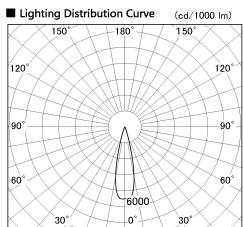

Item no. DD126-2525MW9040-LX

Series Name: Cledy versa L-G
(DD126_AG-LX)

■ Direct Horizontal Illuminance DD126-2525MW9040-LX

φ	Illuminance Angle	Beam Angle	Vertical Illuminance(lx)
420	24°	25°	42730
1			10680
850			4750
2			2670
1270			1710
3			1190
1700			870
m	1	0	670

Installation	Recessed mount
Type	Lens type adjustable downlight : Antiglare type
Fixture wattage	24W
Beam angle	25deg
Color Temp.	4000K
CRI	Ra>90
Luminous	1967 lm
Body	Die-castaluminumalloy
Body finish	N/A
Trim finish	White
Reflector finish	Mirror
IP Rate	IP20
Light source	COB module
Input Voltage	AC220~240V
Dimming Type	Non-Dimmable
Certificate	CE,CCC
Cut Hole	125mm