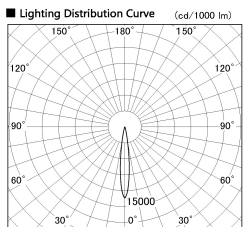

Item no. DD126-2015MW9040-LX

Series Name: Cledy versa L-G
(DD126_AG-LX)

■ Direct Horizontal Illuminance DD126-2015MW9040-LX

Illuminance Angle	Beam Angle	Vertical Illuminance (lx)
13°	14°	77530
		19380
		8610
		4850
		3100
		2150
		1580
		1210

Installation	Recessed mount
Type	Lens type adjustable downlight : Antiglare type
Fixture wattage	18.6W
Beam angle	14deg
Color Temp.	4000K
CRI	Ra>90
Luminous	1442 lm
Body	Die-castaluminumalloy
Body finish	N/A
Trim finish	White
Reflector finish	Mirror
IP Rate	IP20
Light source	COB module
Input Voltage	AC220~240V
Dimming Type	Non-Dimmable
Certificate	CE,CCC
Cut Hole	125mm