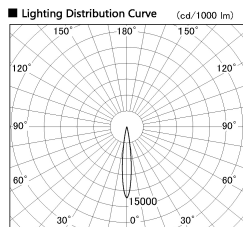

Item no. DD126-2015MW9040-LX

Series Name: Cledy versa L-G
(DD126_AG-LX)

■ Direct Horizontal Illuminance DD126-2015MW9040-LX

φ	Illuminance Angle	Beam Angle	Vertical Illuminance (lx)		
220	13°	14°	77530		
1			19380		
450			8610		
2			4850		
680			3100		
3			2150		
910			1580		
m	1	0	1	2	1210

Installation	Recessed mount
Type	Lens type adjustable downlight : Antiglare type
Fixture wattage	18.6W
Beam angle	14deg
Color Temp.	4000K
CRI	Ra>90
Luminous	1442 lm
Body	Die-castaluminumalloy
Body finish	N/A
Trim finish	White
Reflector finish	Mirror
IP Rate	IP20
Light source	COB module
Input Voltage	AC220~240V
Dimming Type	Non-Dimmable
Certificate	CE,CCC
Cut Hole	125mm