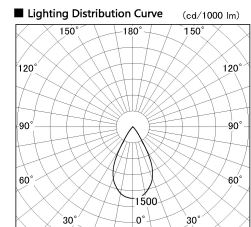

Item no. DD126-2055MW9040-LX

Series Name: Cledy versa L-G  
(DD126\_AG-LX)

Installation	Recessed mount
Type	Lens type adjustable downlight : Antiglare type
Fixture wattage	18.6W
Beam angle	55deg
Color Temp.	4000K
CRI	Ra>90
Luminous	1478 lm
Body	Die-castaluminumalloy
Body finish	N/A
Trim finish	White
Reflector finish	Mirror
IP Rate	IP20
Light source	COB module
Input Voltage	AC220~240V
Dimming Type	Non-Dimmable
Certificate	CE,CCC
Cut Hole	125mm