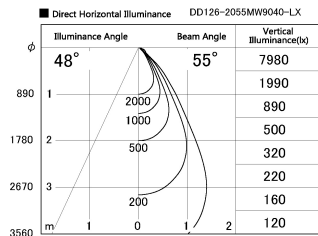

Item no. DD126-2055MW9040-LX

Series Name: Cledy versa L-G  
(DD126\_AG-LX)

Installation	Recessed mount
Type	Lens type adjustable downlight : Antiglare type
Fixture wattage	18.6W
Beam angle	55deg
Color Temp.	4000K
CRI	Ra>90
Luminous	1478 lm
Body	Die-castaluminumalloy
Body finish	N/A
Trim finish	White
Reflector finish	Mirror
IP Rate	IP20
Light source	COB module
Input Voltage	AC220~240V
Dimming Type	Non-Dimmable
Certificate	CE,CCC
Cut Hole	125mm