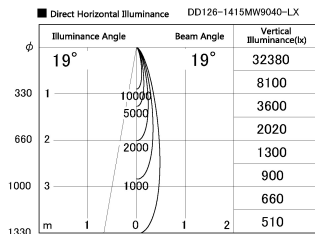

Item no. DD126-1415MW9040-LX

Series Name: Cledy versa L-G
(DD126_AG-LX)

Installation	Recessed mount
Type	Lens type adjustable downlight : Antiglare type
Fixture wattage	14W
Beam angle	19deg
Color Temp.	4000K
CRI	Ra>90
Luminous	1146 lm
Body	Die-castaluminumalloy
Body finish	N/A
Trim finish	White
Reflector finish	Mirror
IP Rate	IP20
Light source	COB module
Input Voltage	AC220~240V
Dimming Type	Non-Dimmable
Certificate	CE,CCC
Cut Hole	100mm