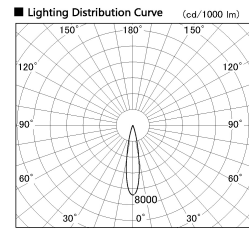

Item no. DD126-1415MW9040-LX

Series Name: Cledy versa L-G
(DD126_AG-LX)

Installation	Recessed mount
Type	Lens type adjustable downlight : Antiglare type
Fixture wattage	14W
Beam angle	19deg
Color Temp.	4000K
CRI	Ra>90
Luminous	1146 lm
Body	Die-castaluminumalloy
Body finish	N/A
Trim finish	White
Reflector finish	Mirror
IP Rate	IP20
Light source	COB module
Input Voltage	AC220~240V
Dimming Type	Non-Dimmable
Certificate	CE,CCC
Cut Hole	100mm