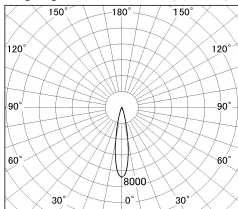

Installation	Recessed mount
Type	Lens type adjustable downlight : Antiglare type
Fixture wattage	14W
Beam angle	19deg
Color Temp.	4000K
CRI	Ra>90
Luminous	1146 lm
Body	Die-castaluminumalloy
Body finish	N/A
Trim finish	White
Reflector finish	Mirror
IP Rate	IP20
Light source	COB module
Input Voltage	AC220~240V
Dimming Type	Non-Dimmable
Certificate	CE,CCC
Cut Hole	100mm

■ Lighting Distribution Curve (cd./1000 lm)