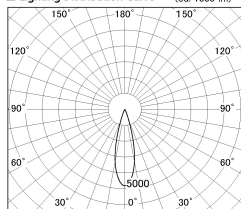

Installation	Recessed mount
Type	Lens type adjustable downlight : Antiglare type
Fixture wattage	14W
Beam angle	26deg
Color Temp.	4000K
CRI	Ra>90
Luminous	1290 lm
Body	Die-castaluminumalloy
Body finish	N/A
Trim finish	White
Reflector finish	Mirror
IP Rate	IP20
Light source	COB module
Input Voltage	AC220~240V
Dimming Type	Non-Dimmable
Certificate	CE,CCC
Cut Hole	100mm

■ Lighting Distribution Curve (cd./1000 lm)