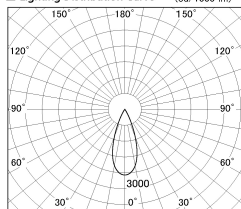

Installation	Recessed mount
Type	Lens type adjustable downlight : Antiglare type
Fixture wattage	14W
Beam angle	38deg
Color Temp.	4000K
CRI	Ra>90
Luminous	1234 lm
Body	Die-castaluminumalloy
Body finish	N/A
Trim finish	White
Reflector finish	Mirror
IP Rate	IP20
Light source	COB module
Input Voltage	AC220~240V
Dimming Type	Non-Dimmable
Certificate	CE,CCC
Cut Hole	100mm

■ Lighting Distribution Curve (cd./1000 lm)