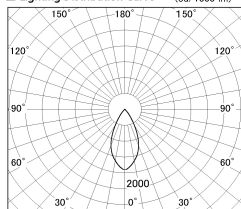

Installation	Recessed mount
Type	Lens type adjustable downlight : Antiglare type
Fixture wattage	14W
Beam angle	48deg
Color Temp.	4000K
CRI	Ra>90
Luminous	1173 lm
Body	Die-castaluminumalloy
Body finish	N/A
Trim finish	White
Reflector finish	Mirror
IP Rate	IP20
Light source	COB module
Input Voltage	AC220~240V
Dimming Type	Non-Dimmable
Certificate	CE,CCC
Cut Hole	100mm

■ Lighting Distribution Curve (cd./1000 lm)