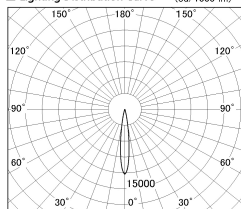

Installation	Recessed mount
Type	Lens type adjustable downlight : Antiglare type
Fixture wattage	7.4W
Beam angle	14deg
Color Temp.	4000K
CRI	Ra>90
Luminous	590 lm
Body	Die-castaluminumalloy
Body finish	N/A
Trim finish	White
Reflector finish	Mirror
IP Rate	IP20
Light source	COB module
Input Voltage	AC220~240V
Dimming Type	Non-Dimmable
Certificate	CE,CCC
Cut Hole	100mm

■ Lighting Distribution Curve (cd./1000 lm)