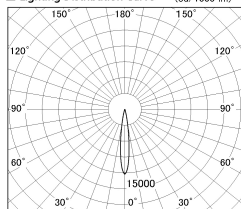

Installation	Recessed mount
Type	Lens type adjustable downlight : Antiglare type
Fixture wattage	7.4W
Beam angle	14deg
Color Temp.	4000K
CRI	Ra>90
Luminous	590 lm
Body	Die-castaluminumalloy
Body finish	N/A
Trim finish	White
Reflector finish	Mirror
IP Rate	IP20
Light source	COB module
Input Voltage	AC220~240V
Dimming Type	Non-Dimmable
Certificate	CE,CCC
Cut Hole	100mm

■ Lighting Distribution Curve (cd./1000 lm)

φ	Illuminance Angle	Beam Angle	Vertical Illuminance(lx)
	14°	14°	29090
240			7270
490			3230
730			1820
980			1160
			810
			590
			450