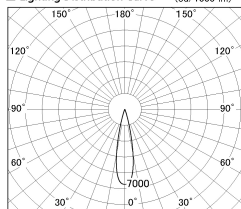

Installation	Recessed mount
Type	Lens type adjustable downlight : Antiglare type
Fixture wattage	7.4W
Beam angle	22deg
Color Temp.	4000K
CRI	Ra>90
Luminous	653 lm
Body	Die-castaluminumalloy
Body finish	N/A
Trim finish	White
Reflector finish	Mirror
IP Rate	IP20
Light source	COB module
Input Voltage	AC220~240V
Dimming Type	Non-Dimmable
Certificate	CE,CCC
Cut Hole	100mm

■ Lighting Distribution Curve (cd./1000 lm)