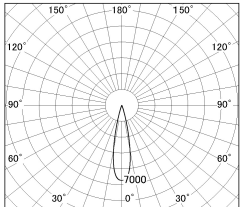

■ Lighting Distribution Curve (cd./1000 lm)