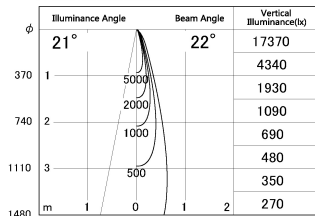

Item no. DD126-0825MW9040-LX

Series Name: Cledy versa L-G
(DD126_AG-LX)

■ Lighting Distribution Curve (cd./1000 lm)

Installation	Recessed mount
Type	Lens type adjustable downlight : Antiglare type
Fixture wattage	7.4W
Beam angle	22deg
Color Temp.	4000K
CRI	Ra>90
Luminous	653 lm
Body	Die-castaluminumalloy
Body finish	N/A
Trim finish	White
Reflector finish	Mirror
IP Rate	IP20
Light source	COB module
Input Voltage	AC220~240V
Dimming Type	Non-Dimmable
Certificate	CE,CCC
Cut Hole	100mm