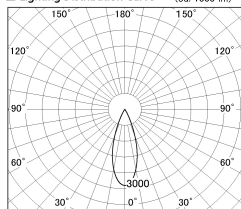

Installation	Recessed mount
Type	Lens type adjustable downlight : Antiglare type
Fixture wattage	7.4W
Beam angle	34deg
Color Temp.	4000K
CRI	Ra>90
Luminous	625 lm
Body	Die-castaluminumalloy
Body finish	N/A
Trim finish	White
Reflector finish	Mirror
IP Rate	IP20
Light source	COB module
Input Voltage	AC220~240V
Dimming Type	Non-Dimmable
Certificate	CE,CCC
Cut Hole	100mm

■ Lighting Distribution Curve (cd./1000 lm)