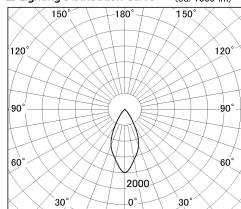

Installation	Recessed mount
Type	Lens type adjustable downlight : Antiglare type
Fixture wattage	7.4W
Beam angle	48deg
Color Temp.	4000K
CRI	Ra>90
Luminous	591 lm
Body	Die-castaluminumalloy
Body finish	N/A
Trim finish	White
Reflector finish	Mirror
IP Rate	IP20
Light source	COB module
Input Voltage	AC220~240V
Dimming Type	Non-Dimmable
Certificate	CE,CCC
Cut Hole	100mm

■ Lighting Distribution Curve (cd./1000 lm)