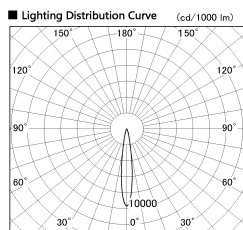

Item no. DD126-3715MB9027-LX

Series Name: Cledy versa L-G  
(DD126\_AG-LX)

Installation	Recessed mount
Type	Lens type adjustable downlight : Antiglare type
Fixture wattage	35.5W
Beam angle	15deg
Color Temp.	2700K
CRI	Ra>90
Luminous	2899 lm
Body	Die-castaluminumalloy
Body finish	N/A
Trim finish	Black
Reflector finish	Mirror
IP Rate	IP20
Light source	COB module
Input Voltage	AC220~240V
Dimming Type	Non-Dimmable
Certificate	CE,CCC
Cut Hole	150mm

■ Direct Horizontal Illuminance DD126-3715MB9027-LX

φ	Illuminance Angle	Beam Angle	Vertical Illuminance(lx)
	14°	15°	113100
240	50000		28280
1	20000		12570
490	10000		7070
2	5000		4520
730			3140
3			2310
980			1770
m	2.0	1	2