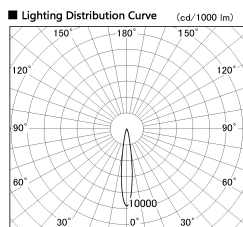

Item no. DD126-3715MB9027-LX

Series Name: Cledy versa L-G
(DD126_AG-LX)

Installation	Recessed mount
Type	Lens type adjustable downlight : Antiglare type
Fixture wattage	35.5W
Beam angle	15deg
Color Temp.	2700K
CRI	Ra>90
Luminous	2899 lm
Body	Die-castaluminumalloy
Body finish	N/A
Trim finish	Black
Reflector finish	Mirror
IP Rate	IP20
Light source	COB module
Input Voltage	AC220~240V
Dimming Type	Non-Dimmable
Certificate	CE,CCC
Cut Hole	150mm

■ Direct Horizontal Illuminance DD126-3715MB9027-LX

φ	Illuminance Angle	Beam Angle	Vertical Illuminance(lx)
	14°	15°	113100
240	50000		28280
1	20000		12570
490	10000		7070
2	5000		4520
730			3140
3			2310
980			1770
m	2.0	1	2