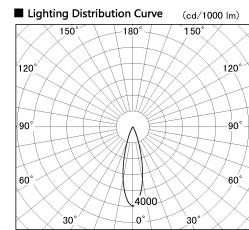

Item no. DD126-3725MB9027-LX

Series Name: Cledy versa L-G  
(DD126\_AG-LX)

Installation	Recessed mount
Type	Lens type adjustable downlight : Antiglare type
Fixture wattage	35.5W
Beam angle	27deg
Color Temp.	2700K
CRI	Ra>90
Luminous	3060 lm
Body	Die-castaluminumalloy
Body finish	N/A
Trim finish	Black
Reflector finish	Mirror
IP Rate	IP20
Light source	COB module
Input Voltage	AC220~240V
Dimming Type	Non-Dimmable
Certificate	CE,CCC
Cut Hole	150mm