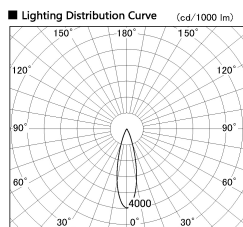

Item no. DD126-3725MB9027-LX

Series Name: Cledy versa L-G  
(DD126\_AG-LX)

Installation	Recessed mount
Type	Lens type adjustable downlight : Antiglare type
Fixture wattage	35.5W
Beam angle	27deg
Color Temp.	2700K
CRI	Ra>90
Luminous	3060 lm
Body	Die-castaluminumalloy
Body finish	N/A
Trim finish	Black
Reflector finish	Mirror
IP Rate	IP20
Light source	COB module
Input Voltage	AC220~240V
Dimming Type	Non-Dimmable
Certificate	CE,CCC
Cut Hole	150mm

■ Direct Horizontal Illuminance DD126-3725MB9027-LX

Illuminance Angle	Beam Angle	Vertical Illuminance(lx)
25°	27°	48810
1		12200
20000		5420
10000		3050
5000		1950
2000		1360
1000		1000
760		760