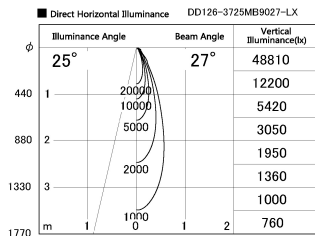

Item no. DD126-3725MB9027-LX

Series Name: Cledy versa L-G  
(DD126\_AG-LX)

Installation	Recessed mount
Type	Lens type adjustable downlight : Antiglare type
Fixture wattage	35.5W
Beam angle	27deg
Color Temp.	2700K
CRI	Ra>90
Luminous	3060 lm
Body	Die-castaluminumalloy
Body finish	N/A
Trim finish	Black
Reflector finish	Mirror
IP Rate	IP20
Light source	COB module
Input Voltage	AC220~240V
Dimming Type	Non-Dimmable
Certificate	CE,CCC
Cut Hole	150mm