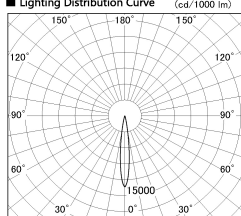

Installation	Recessed mount
Type	Lens type adjustable downlight : Antiglare type
Fixture wattage	24W
Beam angle	14deg
Color Temp.	2700K
CRI	Ra>90
Luminous	1633 lm
Body	Die-castaluminumalloy
Body finish	N/A
Trim finish	Black
Reflector finish	Mirror
IP Rate	IP20
Light source	COB module
Input Voltage	AC220~240V
Dimming Type	Non-Dimmable
Certificate	CE,CCC
Cut Hole	125mm

■ Lighting Distribution Curve (cd./1000 lm)