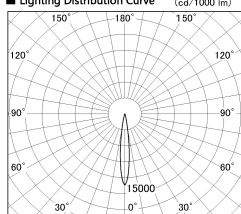

Installation	Recessed mount
Type	Lens type adjustable downlight : Antiglare type
Fixture wattage	24W
Beam angle	14deg
Color Temp.	2700K
CRI	Ra>90
Luminous	1633 lm
Body	Die-castaluminumalloy
Body finish	N/A
Trim finish	Black
Reflector finish	Mirror
IP Rate	IP20
Light source	COB module
Input Voltage	AC220~240V
Dimming Type	Non-Dimmable
Certificate	CE,CCC
Cut Hole	125mm

■ Lighting Distribution Curve (cd./1000 lm)