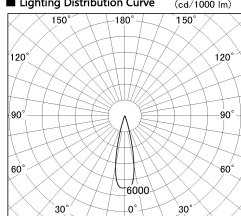

Installation	Recessed mount
Type	Lens type adjustable downlight : Antiglare type
Fixture wattage	24W
Beam angle	25deg
Color Temp.	2700K
CRI	Ra>90
Luminous	1782 lm
Body	Die-castaluminumalloy
Body finish	N/A
Trim finish	Black
Reflector finish	Mirror
IP Rate	IP20
Light source	COB module
Input Voltage	AC220~240V
Dimming Type	Non-Dimmable
Certificate	CE,CCC
Cut Hole	125mm

■ Lighting Distribution Curve (cd./1000 lm)