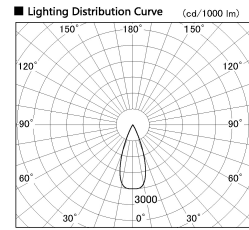

Item no. DD126-2535MB9027-LX

Series Name: Cledy versa L-G
(DD126_AG-LX)

Installation	Recessed mount
Type	Lens type adjustable downlight : Antiglare type
Fixture wattage	24W
Beam angle	38deg
Color Temp.	2700K
CRI	Ra>90
Luminous	1799 lm
Body	Die-castaluminumalloy
Body finish	N/A
Trim finish	Black
Reflector finish	Mirror
IP Rate	IP20
Light source	COB module
Input Voltage	AC220~240V
Dimming Type	Non-Dimmable
Certificate	CE,CCC
Cut Hole	125mm