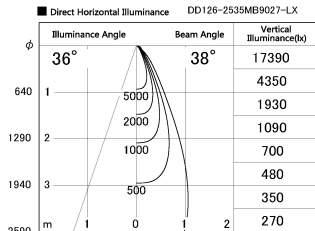

Item no. DD126-2535MB9027-LX

Series Name: Cledy versa L-G
(DD126_AG-LX)

Installation	Recessed mount
Type	Lens type adjustable downlight : Antiglare type
Fixture wattage	24W
Beam angle	38deg
Color Temp.	2700K
CRI	Ra>90
Luminous	1799 lm
Body	Die-castaluminumalloy
Body finish	N/A
Trim finish	Black
Reflector finish	Mirror
IP Rate	IP20
Light source	COB module
Input Voltage	AC220~240V
Dimming Type	Non-Dimmable
Certificate	CE,CCC
Cut Hole	125mm