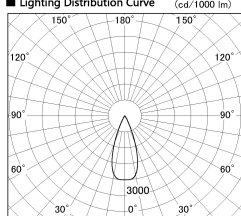

Installation	Recessed mount
Type	Lens type adjustable downlight : Antiglare type
Fixture wattage	24W
Beam angle	38deg
Color Temp.	2700K
CRI	Ra>90
Luminous	1799 lm
Body	Die-castaluminumalloy
Body finish	N/A
Trim finish	Black
Reflector finish	Mirror
IP Rate	IP20
Light source	COB module
Input Voltage	AC220~240V
Dimming Type	Non-Dimmable
Certificate	CE,CCC
Cut Hole	125mm

■ Lighting Distribution Curve (cd./1000 lm)