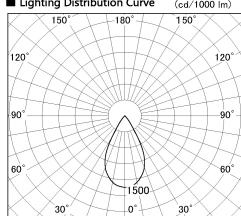

Installation	Recessed mount
Type	Lens type adjustable downlight : Antiglare type
Fixture wattage	24W
Beam angle	55deg
Color Temp.	2700K
CRI	Ra>90
Luminous	1666 lm
Body	Die-castaluminumalloy
Body finish	N/A
Trim finish	Black
Reflector finish	Mirror
IP Rate	IP20
Light source	COB module
Input Voltage	AC220~240V
Dimming Type	Non-Dimmable
Certificate	CE,CCC
Cut Hole	125mm

■ Lighting Distribution Curve (cd./1000 lm)