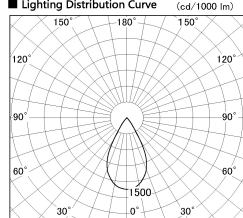

Installation	Recessed mount
Type	Lens type adjustable downlight : Antiglare type
Fixture wattage	24W
Beam angle	55deg
Color Temp.	2700K
CRI	Ra>90
Luminous	1666 lm
Body	Die-castaluminumalloy
Body finish	N/A
Trim finish	Black
Reflector finish	Mirror
IP Rate	IP20
Light source	COB module
Input Voltage	AC220~240V
Dimming Type	Non-Dimmable
Certificate	CE,CCC
Cut Hole	125mm

■ Lighting Distribution Curve (cd./1000 lm)