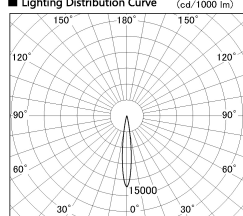

Installation	Recessed mount
Type	Lens type adjustable downlight : Antiglare type
Fixture wattage	18.6W
Beam angle	14deg
Color Temp.	2700K
CRI	Ra>90
Luminous	1306 lm
Body	Die-castaluminumalloy
Body finish	N/A
Trim finish	Black
Reflector finish	Mirror
IP Rate	IP20
Light source	COB module
Input Voltage	AC220~240V
Dimming Type	Non-Dimmable
Certificate	CE,CCC
Cut Hole	125mm

■ Lighting Distribution Curve (cd./1000 lm)

Illuminance Angle	Beam Angle	Vertical Illuminance(lx)
13°	14°	70220
1		17560
	2000	7800
	1000	4390
450	2	2810
	5000	1950
680	3	1430
	2000	1100
910	m	
	1	
	0	
	1	
	2