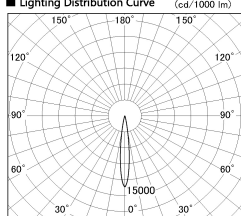

Installation	Recessed mount
Type	Lens type adjustable downlight : Antiglare type
Fixture wattage	18.6W
Beam angle	14deg
Color Temp.	2700K
CRI	Ra>90
Luminous	1306 lm
Body	Die-castaluminumalloy
Body finish	N/A
Trim finish	Black
Reflector finish	Mirror
IP Rate	IP20
Light source	COB module
Input Voltage	AC220~240V
Dimming Type	Non-Dimmable
Certificate	CE,CCC
Cut Hole	125mm

■ Lighting Distribution Curve (cd./1000 lm)

Illuminance Angle	Beam Angle	Vertical Illuminance(lx)
13°	14°	70220
1		17560
	2000	7800
	1000	4390
450	2	2810
	5000	1950
680	3	1430
	2000	1100
910	m	1
	0	1
	2	2