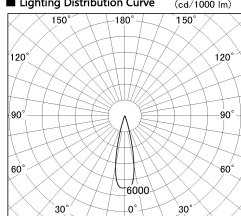

Installation	Recessed mount
Type	Lens type adjustable downlight : Antiglare type
Fixture wattage	18.6W
Beam angle	25deg
Color Temp.	2700K
CRI	Ra>90
Luminous	1428 lm
Body	Die-castaluminumalloy
Body finish	N/A
Trim finish	Black
Reflector finish	Mirror
IP Rate	IP20
Light source	COB module
Input Voltage	AC220~240V
Dimming Type	Non-Dimmable
Certificate	CE,CCC
Cut Hole	125mm

■ Lighting Distribution Curve (cd./1000 lm)