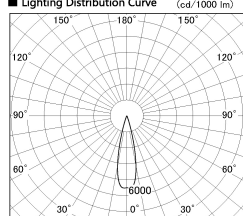

Installation	Recessed mount
Type	Lens type adjustable downlight : Antiglare type
Fixture wattage	18.6W
Beam angle	25deg
Color Temp.	2700K
CRI	Ra>90
Luminous	1428 lm
Body	Die-castaluminumalloy
Body finish	N/A
Trim finish	Black
Reflector finish	Mirror
IP Rate	IP20
Light source	COB module
Input Voltage	AC220~240V
Dimming Type	Non-Dimmable
Certificate	CE,CCC
Cut Hole	125mm

■ Lighting Distribution Curve (cd./1000 lm)