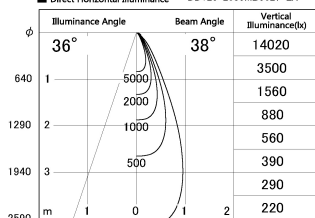

Item no. DD126-2035MB9027-LX

Series Name: Cledy versa L-G
(DD126_AG-LX)

■ Lighting Distribution Curve (cd./1000 lm)

Installation	Recessed mount
Type	Lens type adjustable downlight : Antiglare type
Fixture wattage	18.6W
Beam angle	38deg
Color Temp.	2700K
CRI	Ra>90
Luminous	1450 lm
Body	Die-castaluminumalloy
Body finish	N/A
Trim finish	Black
Reflector finish	Mirror
IP Rate	IP20
Light source	COB module
Input Voltage	AC220~240V
Dimming Type	Non-Dimmable
Certificate	CE,CCC
Cut Hole	125mm