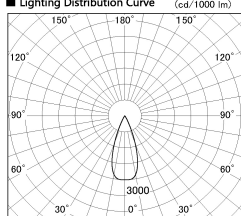

Installation	Recessed mount
Type	Lens type adjustable downlight : Antiglare type
Fixture wattage	18.6W
Beam angle	38deg
Color Temp.	2700K
CRI	Ra>90
Luminous	1450 lm
Body	Die-castaluminumalloy
Body finish	N/A
Trim finish	Black
Reflector finish	Mirror
IP Rate	IP20
Light source	COB module
Input Voltage	AC220~240V
Dimming Type	Non-Dimmable
Certificate	CE,CCC
Cut Hole	125mm

■ Lighting Distribution Curve (cd./1000 lm)