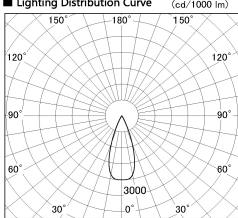

■ Lighting Distribution Curve (cd./1000 lm)