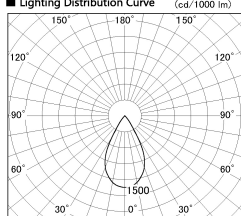

Installation	Recessed mount
Type	Lens type adjustable downlight : Antiglare type
Fixture wattage	18.6W
Beam angle	55deg
Color Temp.	2700K
CRI	Ra>90
Luminous	1338 lm
Body	Die-castaluminumalloy
Body finish	N/A
Trim finish	Black
Reflector finish	Mirror
IP Rate	IP20
Light source	COB module
Input Voltage	AC220~240V
Dimming Type	Non-Dimmable
Certificate	CE,CCC
Cut Hole	125mm

■ Lighting Distribution Curve (cd./1000 lm)