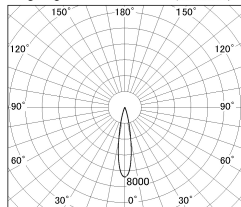

Installation	Recessed mount
Type	Lens type adjustable downlight : Antiglare type
Fixture wattage	14W
Beam angle	19deg
Color Temp.	2700K
CRI	Ra>90
Luminous	1038 lm
Body	Die-castaluminumalloy
Body finish	N/A
Trim finish	Black
Reflector finish	Mirror
IP Rate	IP20
Light source	COB module
Input Voltage	AC220~240V
Dimming Type	Non-Dimmable
Certificate	CE,CCC
Cut Hole	100mm

■ Lighting Distribution Curve (cd/1000 lm)