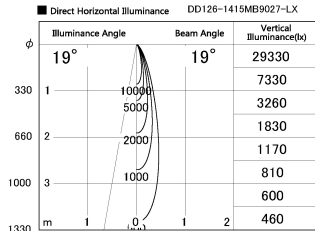

Item no. DD126-1415MB9027-LX

Series Name: Cledy versa L-G  
(DD126\_AG-LX)

Installation	Recessed mount
Type	Lens type adjustable downlight : Antiglare type
Fixture wattage	14W
Beam angle	19deg
Color Temp.	2700K
CRI	Ra>90
Luminous	1038 lm
Body	Die-castaluminumalloy
Body finish	N/A
Trim finish	Black
Reflector finish	Mirror
IP Rate	IP20
Light source	COB module
Input Voltage	AC220~240V
Dimming Type	Non-Dimmable
Certificate	CE,CCC
Cut Hole	100mm