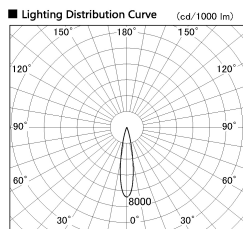

Item no. DD126-1415MB9027-LX

Series Name: Cledy versa L-G  
(DD126\_AG-LX)

Installation	Recessed mount
Type	Lens type adjustable downlight : Antiglare type
Fixture wattage	14W
Beam angle	19deg
Color Temp.	2700K
CRI	Ra>90
Luminous	1038 lm
Body	Die-castaluminumalloy
Body finish	N/A
Trim finish	Black
Reflector finish	Mirror
IP Rate	IP20
Light source	COB module
Input Voltage	AC220~240V
Dimming Type	Non-Dimmable
Certificate	CE,CCC
Cut Hole	100mm