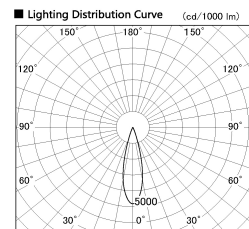

Item no. DD126-1425MB9027-LX

Series Name: Cledy versa L-G  
(DD126\_AG-LX)

Installation	Recessed mount
Type	Lens type adjustable downlight : Antiglare type
Fixture wattage	14W
Beam angle	26deg
Color Temp.	2700K
CRI	Ra>90
Luminous	1168 lm
Body	Die-castaluminumalloy
Body finish	N/A
Trim finish	Black
Reflector finish	Mirror
IP Rate	IP20
Light source	COB module
Input Voltage	AC220~240V
Dimming Type	Non-Dimmable
Certificate	CE,CCC
Cut Hole	100mm