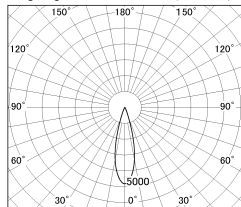

Installation	Recessed mount
Type	Lens type adjustable downlight : Antiglare type
Fixture wattage	14W
Beam angle	26deg
Color Temp.	2700K
CRI	Ra>90
Luminous	1168 lm
Body	Die-castaluminumalloy
Body finish	N/A
Trim finish	Black
Reflector finish	Mirror
IP Rate	IP20
Light source	COB module
Input Voltage	AC220~240V
Dimming Type	Non-Dimmable
Certificate	CE,CCC
Cut Hole	100mm

■ Lighting Distribution Curve (cd/1000 lm)

φ	Illuminance Angle	Beam Angle	Vertical Illuminance (lx)
	25°	26°	22630
440			5660
1			2510
880			1410
2			910
1330			630
3			460
1770			350
m	1	0 1 2