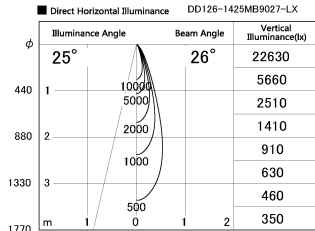

Item no. DD126-1425MB9027-LX

Series Name: Cledy versa L-G  
(DD126\_AG-LX)

Installation	Recessed mount
Type	Lens type adjustable downlight : Antiglare type
Fixture wattage	14W
Beam angle	26deg
Color Temp.	2700K
CRI	Ra>90
Luminous	1168 lm
Body	Die-castaluminumalloy
Body finish	N/A
Trim finish	Black
Reflector finish	Mirror
IP Rate	IP20
Light source	COB module
Input Voltage	AC220~240V
Dimming Type	Non-Dimmable
Certificate	CE,CCC
Cut Hole	100mm