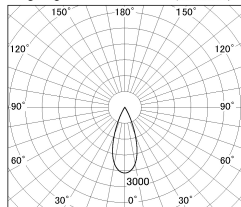

Installation	Recessed mount
Type	Lens type adjustable downlight : Antiglare type
Fixture wattage	14W
Beam angle	38deg
Color Temp.	2700K
CRI	Ra>90
Luminous	1117 lm
Body	Die-castaluminumalloy
Body finish	N/A
Trim finish	Black
Reflector finish	Mirror
IP Rate	IP20
Light source	COB module
Input Voltage	AC220~240V
Dimming Type	Non-Dimmable
Certificate	CE,CCC
Cut Hole	100mm

■ Lighting Distribution Curve (cd/1000 lm)