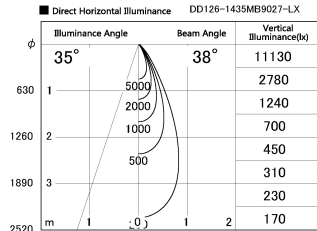

Item no. DD126-1435MB9027-LX

Series Name: Cledy versa L-G
(DD126_AG-LX)

Installation	Recessed mount
Type	Lens type adjustable downlight : Antiglare type
Fixture wattage	14W
Beam angle	38deg
Color Temp.	2700K
CRI	Ra>90
Luminous	1117 lm
Body	Die-castaluminumalloy
Body finish	N/A
Trim finish	Black
Reflector finish	Mirror
IP Rate	IP20
Light source	COB module
Input Voltage	AC220~240V
Dimming Type	Non-Dimmable
Certificate	CE,CCC
Cut Hole	100mm