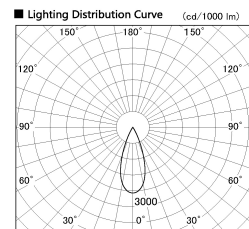

Item no. DD126-1435MB9027-LX

Series Name: Cledy versa L-G
(DD126_AG-LX)

Installation	Recessed mount
Type	Lens type adjustable downlight : Antiglare type
Fixture wattage	14W
Beam angle	38deg
Color Temp.	2700K
CRI	Ra>90
Luminous	1117 lm
Body	Die-castaluminumalloy
Body finish	N/A
Trim finish	Black
Reflector finish	Mirror
IP Rate	IP20
Light source	COB module
Input Voltage	AC220~240V
Dimming Type	Non-Dimmable
Certificate	CE,CCC
Cut Hole	100mm