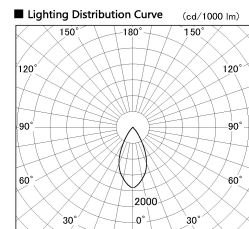

Item no. DD126-1455MB9027-LX

Series Name: Cledy versa L-G
(DD126_AG-LX)

Installation	Recessed mount
Type	Lens type adjustable downlight : Antiglare type
Fixture wattage	14W
Beam angle	48deg
Color Temp.	2700K
CRI	Ra>90
Luminous	1063 lm
Body	Die-castaluminumalloy
Body finish	N/A
Trim finish	Black
Reflector finish	Mirror
IP Rate	IP20
Light source	COB module
Input Voltage	AC220~240V
Dimming Type	Non-Dimmable
Certificate	CE,CCC
Cut Hole	100mm