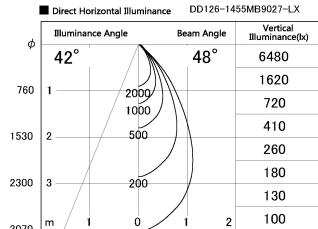

Item no. DD126-1455MB9027-LX

Series Name: Cledy versa L-G
(DD126_AG-LX)

Installation	Recessed mount
Type	Lens type adjustable downlight : Antiglare type
Fixture wattage	14W
Beam angle	48deg
Color Temp.	2700K
CRI	Ra>90
Luminous	1063 lm
Body	Die-castaluminumalloy
Body finish	N/A
Trim finish	Black
Reflector finish	Mirror
IP Rate	IP20
Light source	COB module
Input Voltage	AC220~240V
Dimming Type	Non-Dimmable
Certificate	CE,CCC
Cut Hole	100mm