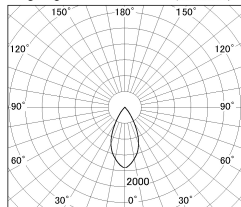

Installation	Recessed mount
Type	Lens type adjustable downlight : Antiglare type
Fixture wattage	14W
Beam angle	48deg
Color Temp.	2700K
CRI	Ra>90
Luminous	1063 lm
Body	Die-castaluminumalloy
Body finish	N/A
Trim finish	Black
Reflector finish	Mirror
IP Rate	IP20
Light source	COB module
Input Voltage	AC220~240V
Dimming Type	Non-Dimmable
Certificate	CE,CCC
Cut Hole	100mm

■ Lighting Distribution Curve (cd/1000 lm)