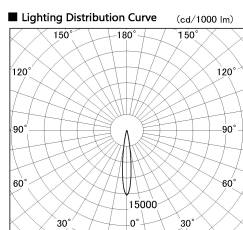

Item no. DD126-0815MB9027-LX

Series Name: Cledy versa L-G  
(DD126\_AG-LX)

Installation	Recessed mount
Type	Lens type adjustable downlight : Antiglare type
Fixture wattage	7.4W
Beam angle	14deg
Color Temp.	2700K
CRI	Ra>90
Luminous	535 lm
Body	Die-castaluminumalloy
Body finish	N/A
Trim finish	Black
Reflector finish	Mirror
IP Rate	IP20
Light source	COB module
Input Voltage	AC220~240V
Dimming Type	Non-Dimmable
Certificate	CE,CCC
Cut Hole	100mm

■ Direct Horizontal Illuminance DD126-0815MB9027-LX

φ	Illuminance Angle	Beam Angle	Vertical Illuminance(lx)
	14°	14°	26370
240			6590
1			2930
			10000
			5000
480			2000
2			1650
			1050
730			1000
3			730
			540
980			410
m			