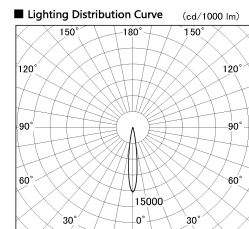

Item no. DD126-0815MB9027-LX

Series Name: Cledy versa L-G  
(DD126\_AG-LX)

■ Direct Horizontal Illuminance DD126-0815MB9027-LX

φ	Illuminance Angle	Beam Angle	Vertical Illuminance (lx)
	14°	14°	26370
240			6590
1			2930
480			1650
2			1050
730			730
3			540
980			410

Installation	Recessed mount
Type	Lens type adjustable downlight : Antiglare type
Fixture wattage	7.4W
Beam angle	14deg
Color Temp.	2700K
CRI	Ra>90
Luminous	535 lm
Body	Die-cast aluminum alloy
Body finish	N/A
Trim finish	Black
Reflector finish	Mirror
IP Rate	IP20
Light source	COB module
Input Voltage	AC220~240V
Dimming Type	Non-Dimmable
Certificate	CE,CCC
Cut Hole	100mm