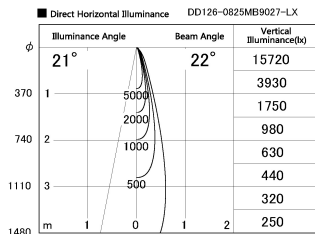

Item no. DD126-0825MB9027-LX

Series Name: Cledy versa L-G
(DD126_AG-LX)

Installation	Recessed mount
Type	Lens type adjustable downlight : Antiglare type
Fixture wattage	7.4W
Beam angle	22deg
Color Temp.	2700K
CRI	Ra>90
Luminous	591 lm
Body	Die-castaluminumalloy
Body finish	N/A
Trim finish	Black
Reflector finish	Mirror
IP Rate	IP20
Light source	COB module
Input Voltage	AC220~240V
Dimming Type	Non-Dimmable
Certificate	CE,CCC
Cut Hole	100mm