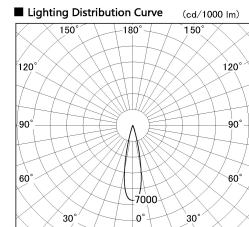

Item no. DD126-0825MB9027-LX

Series Name: Cledy versa L-G
(DD126_AG-LX)

Installation	Recessed mount
Type	Lens type adjustable downlight : Antiglare type
Fixture wattage	7.4W
Beam angle	22deg
Color Temp.	2700K
CRI	Ra>90
Luminous	591 lm
Body	Die-castaluminumalloy
Body finish	N/A
Trim finish	Black
Reflector finish	Mirror
IP Rate	IP20
Light source	COB module
Input Voltage	AC220~240V
Dimming Type	Non-Dimmable
Certificate	CE,CCC
Cut Hole	100mm