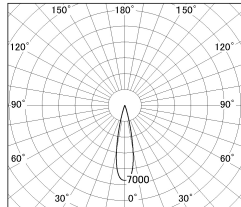

Installation	Recessed mount
Type	Lens type adjustable downlight : Antiglare type
Fixture wattage	7.4W
Beam angle	22deg
Color Temp.	2700K
CRI	Ra>90
Luminous	591 lm
Body	Die-castaluminumalloy
Body finish	N/A
Trim finish	Black
Reflector finish	Mirror
IP Rate	IP20
Light source	COB module
Input Voltage	AC220~240V
Dimming Type	Non-Dimmable
Certificate	CE,CCC
Cut Hole	100mm

■ Lighting Distribution Curve (cd/1000 lm)

φ	Illuminance Angle	Beam Angle	Vertical Illuminance(lx)	
	21°	22°	15720	
370			3930	
1			1750	
740			980	
2			630	
1110			440	
3			320	
1480			250	
m	1	0	1	2