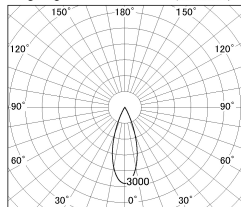

Installation	Recessed mount
Type	Lens type adjustable downlight : Antiglare type
Fixture wattage	7.4W
Beam angle	34deg
Color Temp.	2700K
CRI	Ra>90
Luminous	566 lm
Body	Die-castaluminumalloy
Body finish	N/A
Trim finish	Black
Reflector finish	Mirror
IP Rate	IP20
Light source	COB module
Input Voltage	AC220~240V
Dimming Type	Non-Dimmable
Certificate	CE,CCC
Cut Hole	100mm

■ Lighting Distribution Curve (cd/1000 lm)