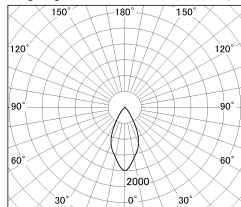

Installation	Recessed mount
Type	Lens type adjustable downlight : Antiglare type
Fixture wattage	7.4W
Beam angle	48deg
Color Temp.	2700K
CRI	Ra>90
Luminous	536 lm
Body	Die-castaluminumalloy
Body finish	N/A
Trim finish	Black
Reflector finish	Mirror
IP Rate	IP20
Light source	COB module
Input Voltage	AC220~240V
Dimming Type	Non-Dimmable
Certificate	CE,CCC
Cut Hole	100mm

■ Lighting Distribution Curve (cd./1000 lm)