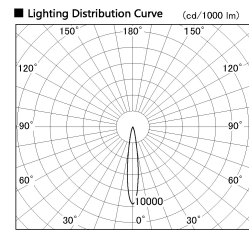

Item no. DD126-4015MB9030-LX

Series Name: Cledy versa L-G  
(DD126\_AG-LX)

■ Direct Horizontal Illuminance DD126-4015MB9030-LX

φ	Illuminance Angle	Beam Angle	Vertical Illuminance(lx)
	14°	15°	123360
240	50000		30840
1	20000		13710
490	10000		7710
2	5000		4930
730			3430
3			2520
980			1930
m			

Installation	Recessed mount
Type	Lens type adjustable downlight : Antiglare type
Fixture wattage	38.5W
Beam angle	15deg
Color Temp.	3000K
CRI	Ra>90
Luminous	3162 lm
Body	Die-castaluminumalloy
Body finish	N/A
Trim finish	Black
Reflector finish	Mirror
IP Rate	IP20
Light source	COB module
Input Voltage	AC220~240V
Dimming Type	Non-Dimmable
Certificate	CE,CCC
Cut Hole	150mm