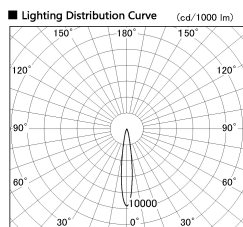

Item no. DD126-4015MB9030-LX

Series Name: Cledy versa L-G
(DD126_AG-LX)

Installation	Recessed mount
Type	Lens type adjustable downlight : Antiglare type
Fixture wattage	38.5W
Beam angle	15deg
Color Temp.	3000K
CRI	Ra>90
Luminous	3162 lm
Body	Die-castaluminumalloy
Body finish	N/A
Trim finish	Black
Reflector finish	Mirror
IP Rate	IP20
Light source	COB module
Input Voltage	AC220~240V
Dimming Type	Non-Dimmable
Certificate	CE,CCC
Cut Hole	150mm

■ Direct Horizontal Illuminance DD126-4015MB9030-LX

φ	Illuminance Angle	Beam Angle	Vertical Illuminance(lx)
	14°	15°	123360
240	50000		30840
1	20000		13710
490	10000		7710
2	5000		4930
730			3430
3			2520
980			1930
m			