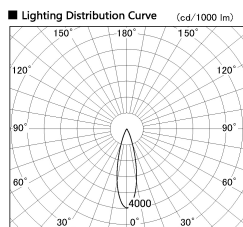

Item no. DD126-4025MB9030-LX

Series Name: Cledy versa L-G
(DD126_AG-LX)

Installation	Recessed mount
Type	Lens type adjustable downlight : Antiglare type
Fixture wattage	38.5W
Beam angle	27deg
Color Temp.	3000K
CRI	Ra>90
Luminous	3348 lm
Body	Die-castaluminumalloy
Body finish	N/A
Trim finish	Black
Reflector finish	Mirror
IP Rate	IP20
Light source	COB module
Input Voltage	AC220~240V
Dimming Type	Non-Dimmable
Certificate	CE,CCC
Cut Hole	150mm

■ Direct Horizontal Illuminance DD126-4025MB9030-LX

φ	Illuminance Angle	Beam Angle	Vertical Illuminance(lx)
	25°	27°	53400
440	1		13350
			5930
880	2		3340
			2140
1330	3		1480
			1090
1770	m	1 1 0 0 1 1 2	830