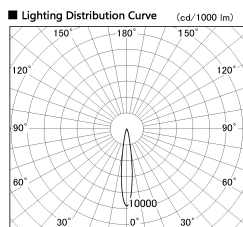

Item no. DD126-3715MB9030-LX

Series Name: Cledy versa L-G  
(DD126\_AG-LX)

Installation	Recessed mount
Type	Lens type adjustable downlight : Antiglare type
Fixture wattage	35.5W
Beam angle	15deg
Color Temp.	3000K
CRI	Ra>90
Luminous	3020 lm
Body	Die-castaluminumalloy
Body finish	N/A
Trim finish	Black
Reflector finish	Mirror
IP Rate	IP20
Light source	COB module
Input Voltage	AC220~240V
Dimming Type	Non-Dimmable
Certificate	CE,CCC
Cut Hole	150mm

■ Direct Horizontal Illuminance DD126-3715MB9030-LX

φ	Illuminance Angle	Beam Angle	Vertical Illuminance(lx)
	14°	15°	117820
240	5000lx		29460
1	2000lx		13090
490	1000lx		7360
2			4710
730	500lx		3270
3			2400
980			1840
m			