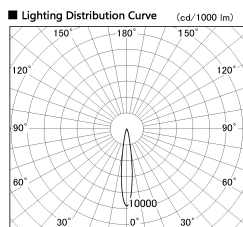

Item no. DD126-3715MB9030-LX

Series Name: Cledy versa L-G
(DD126_AG-LX)

Installation	Recessed mount
Type	Lens type adjustable downlight : Antiglare type
Fixture wattage	35.5W
Beam angle	15deg
Color Temp.	3000K
CRI	Ra>90
Luminous	3020 lm
Body	Die-castaluminumalloy
Body finish	N/A
Trim finish	Black
Reflector finish	Mirror
IP Rate	IP20
Light source	COB module
Input Voltage	AC220~240V
Dimming Type	Non-Dimmable
Certificate	CE,CCC
Cut Hole	150mm

■ Direct Horizontal Illuminance DD126-3715MB9030-LX

φ	Illuminance Angle	Beam Angle	Vertical Illuminance(lx)
	14°	15°	117820
240	5000lx		29460
1	2000lx		13090
490	1000lx		7360
2	500lx		4710
730			3270
3			2400
980			1840
m			