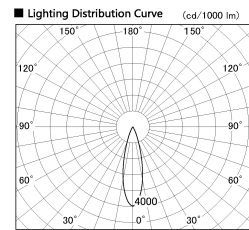

Item no. DD126-3725MB9030-LX

Series Name: Cledy versa L-G  
(DD126\_AG-LX)

Installation	Recessed mount
Type	Lens type adjustable downlight : Antiglare type
Fixture wattage	35.5W
Beam angle	27deg
Color Temp.	3000K
CRI	Ra>90
Luminous	3188 lm
Body	Die-castaluminumalloy
Body finish	N/A
Trim finish	Black
Reflector finish	Mirror
IP Rate	IP20
Light source	COB module
Input Voltage	AC220~240V
Dimming Type	Non-Dimmable
Certificate	CE,CCC
Cut Hole	150mm