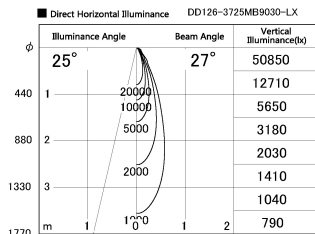

Item no. DD126-3725MB9030-LX

Series Name: Cledy versa L-G  
(DD126\_AG-LX)

Installation	Recessed mount
Type	Lens type adjustable downlight : Antiglare type
Fixture wattage	35.5W
Beam angle	27deg
Color Temp.	3000K
CRI	Ra>90
Luminous	3188 lm
Body	Die-castaluminumalloy
Body finish	N/A
Trim finish	Black
Reflector finish	Mirror
IP Rate	IP20
Light source	COB module
Input Voltage	AC220~240V
Dimming Type	Non-Dimmable
Certificate	CE,CCC
Cut Hole	150mm