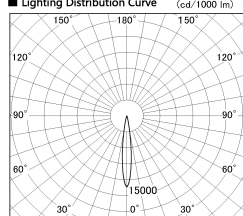

Installation	Recessed mount
Type	Lens type adjustable downlight : Antiglare type
Fixture wattage	24W
Beam angle	14deg
Color Temp.	3000K
CRI	Ra>90
Luminous	1701 lm
Body	Die-castaluminumalloy
Body finish	N/A
Trim finish	Black
Reflector finish	Mirror
IP Rate	IP20
Light source	COB module
Input Voltage	AC220~240V
Dimming Type	Non-Dimmable
Certificate	CE,CCC
Cut Hole	125mm

■ Lighting Distribution Curve (cd./1000 lm)

Illuminance Angle	Beam Angle	Vertical Illuminance(lx)
13°	14°	91460
1		22870
20000		10160
10000		5720
5000		3660
2540		2540
1870		1870
1430		1430