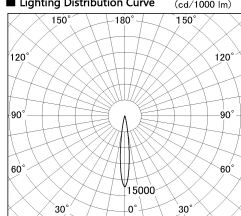

Installation	Recessed mount
Type	Lens type adjustable downlight : Antiglare type
Fixture wattage	24W
Beam angle	14deg
Color Temp.	3000K
CRI	Ra>90
Luminous	1701 lm
Body	Die-castaluminumalloy
Body finish	N/A
Trim finish	Black
Reflector finish	Mirror
IP Rate	IP20
Light source	COB module
Input Voltage	AC220~240V
Dimming Type	Non-Dimmable
Certificate	CE,CCC
Cut Hole	125mm

■ Lighting Distribution Curve (cd./1000 lm)