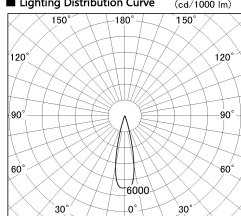

Installation	Recessed mount
Type	Lens type adjustable downlight : Antiglare type
Fixture wattage	24W
Beam angle	25deg
Color Temp.	3000K
CRI	Ra>90
Luminous	1856 lm
Body	Die-castaluminumalloy
Body finish	N/A
Trim finish	Black
Reflector finish	Mirror
IP Rate	IP20
Light source	COB module
Input Voltage	AC220~240V
Dimming Type	Non-Dimmable
Certificate	CE,CCC
Cut Hole	125mm

■ Lighting Distribution Curve (cd./1000 lm)