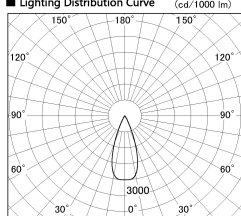

Installation	Recessed mount
Type	Lens type adjustable downlight : Antiglare type
Fixture wattage	24W
Beam angle	38deg
Color Temp.	3000K
CRI	Ra>90
Luminous	1874 lm
Body	Die-castaluminumalloy
Body finish	N/A
Trim finish	Black
Reflector finish	Mirror
IP Rate	IP20
Light source	COB module
Input Voltage	AC220~240V
Dimming Type	Non-Dimmable
Certificate	CE,CCC
Cut Hole	125mm

■ Lighting Distribution Curve (cd./1000 lm)