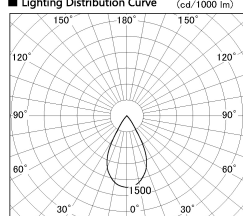

Installation	Recessed mount
Type	Lens type adjustable downlight : Antiglare type
Fixture wattage	24W
Beam angle	55deg
Color Temp.	3000K
CRI	Ra>90
Luminous	1735 lm
Body	Die-castaluminumalloy
Body finish	N/A
Trim finish	Black
Reflector finish	Mirror
IP Rate	IP20
Light source	COB module
Input Voltage	AC220~240V
Dimming Type	Non-Dimmable
Certificate	CE,CCC
Cut Hole	125mm

■ Lighting Distribution Curve (cd./1000 lm)