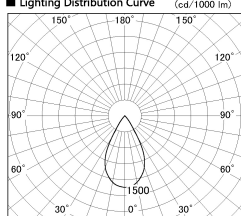

Installation	Recessed mount
Type	Lens type adjustable downlight : Antiglare type
Fixture wattage	24W
Beam angle	55deg
Color Temp.	3000K
CRI	Ra>90
Luminous	1735 lm
Body	Die-castaluminumalloy
Body finish	N/A
Trim finish	Black
Reflector finish	Mirror
IP Rate	IP20
Light source	COB module
Input Voltage	AC220~240V
Dimming Type	Non-Dimmable
Certificate	CE,CCC
Cut Hole	125mm

■ Lighting Distribution Curve (cd./1000 lm)