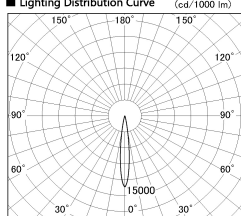

Installation	Recessed mount
Type	Lens type adjustable downlight : Antiglare type
Fixture wattage	18.6W
Beam angle	14deg
Color Temp.	3000K
CRI	Ra>90
Luminous	1360 lm
Body	Die-castaluminumalloy
Body finish	N/A
Trim finish	Black
Reflector finish	Mirror
IP Rate	IP20
Light source	COB module
Input Voltage	AC220~240V
Dimming Type	Non-Dimmable
Certificate	CE,CCC
Cut Hole	125mm

■ Lighting Distribution Curve (cd./1000 lm)

Illuminance Angle	Beam Angle	Vertical Illuminance(lx)
13°	14°	73120
1		18280
20000		8120
10000		4570
5000		2920
2000		2030
1000		1490
500		1140