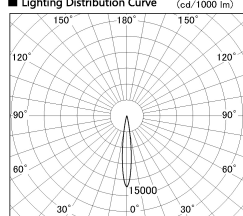

Installation	Recessed mount
Type	Lens type adjustable downlight : Antiglare type
Fixture wattage	18.6W
Beam angle	14deg
Color Temp.	3000K
CRI	Ra>90
Luminous	1360 lm
Body	Die-castaluminumalloy
Body finish	N/A
Trim finish	Black
Reflector finish	Mirror
IP Rate	IP20
Light source	COB module
Input Voltage	AC220~240V
Dimming Type	Non-Dimmable
Certificate	CE,CCC
Cut Hole	125mm

■ Lighting Distribution Curve (cd./1000 lm)

Illuminance Angle	Beam Angle	Vertical Illuminance(lx)
13°	14°	73120
1		18280
20000		8120
10000		4570
5000		2920
2000		2030
1000		1490
500		1140