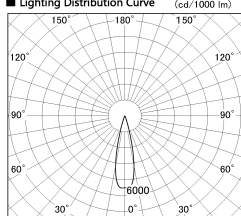

Installation	Recessed mount
Type	Lens type adjustable downlight : Antiglare type
Fixture wattage	18.6W
Beam angle	25deg
Color Temp.	3000K
CRI	Ra>90
Luminous	1487 lm
Body	Die-castaluminumalloy
Body finish	N/A
Trim finish	Black
Reflector finish	Mirror
IP Rate	IP20
Light source	COB module
Input Voltage	AC220~240V
Dimming Type	Non-Dimmable
Certificate	CE,CCC
Cut Hole	125mm

■ Lighting Distribution Curve (cd./1000 lm)